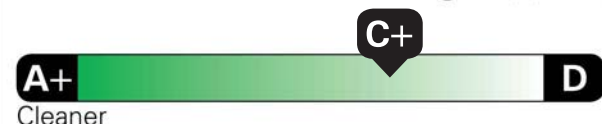

Environmental Performance

These ratings are not directly comparable to the U.S. EPA/DOT light-duty vehicle label ratings. For information on how to compare, please see www.arb.ca.gov/ep_label.

Protect the environment. Choose vehicles with **higher ratings**:

Greenhouse Gas Rating (tailpipe only)